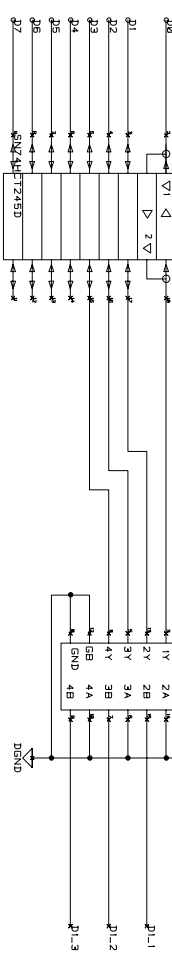

Transfer data from VA-DAG to FEC via CPLD

Transfer data from FEC via CPLD to VA-DAG

CONTRACT NO.	COMPANY NAME		
APPROVALS	DATE	DWG. LEVEL	CONVERSION
DRAWN		SHEET NO.	DWG. NO.
CHECKED		SCALE	SHEET
ISSUED			